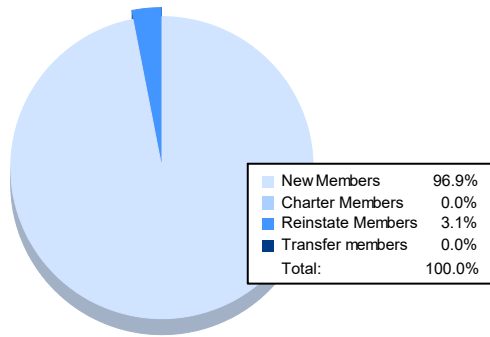

Year	New Clubs	Dropped Clubs	Gain/ Loss Clubs	New Members	Charter Members	Reinstate Members	Transfer Members	Total Member Added	Total Members Dropped	Gain/ Loss Members
2016-2017	0	2	-2	158	0	6	2	166	254	-88
2017-2018	0	0	0	165	0	2	2	169	214	-45
2018-2019	0	1	-1	101	0	3	1	105	194	-89
2019-2020	0	0	0	105	0	2	9	116	218	-102
2020-2021	0	0	0	62	0	2	0	64	174	-110
<b>Average</b>	<b>0</b>	<b>1</b>	<b>-1</b>	<b>118</b>	<b>0</b>	<b>3</b>	<b>3</b>	<b>124</b>	<b>211</b>	<b>-87</b>

### Membership Composition June 2021 Cumulative