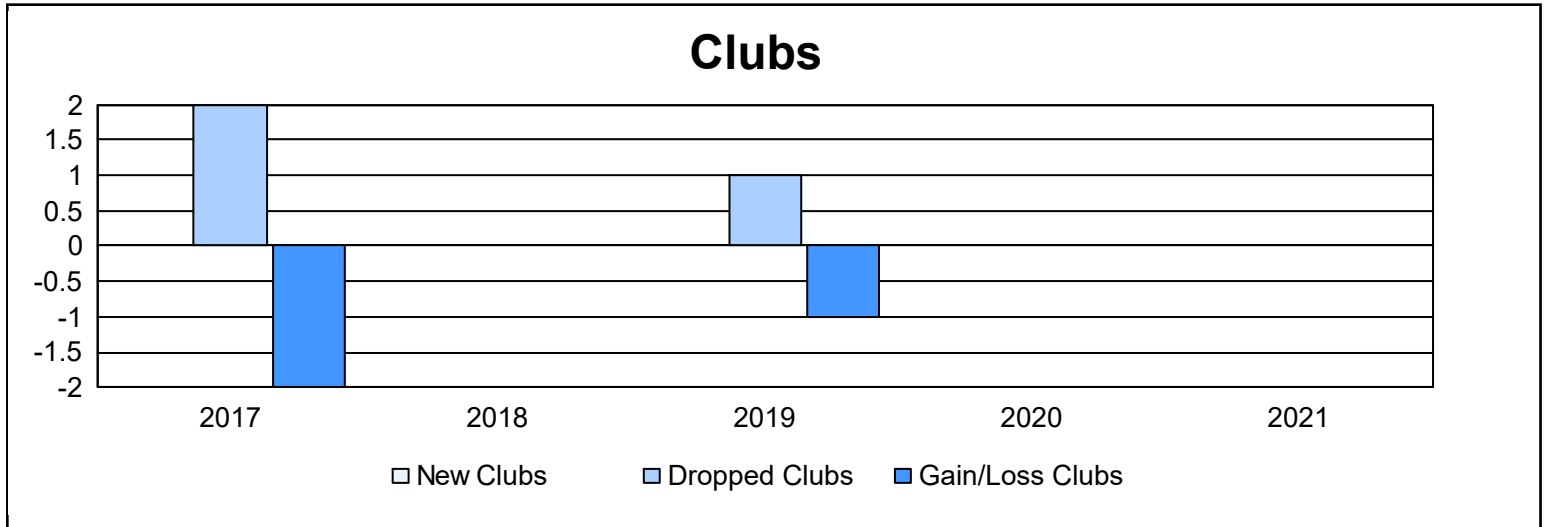

Year	New Clubs	Dropped Clubs	Gain/ Loss Clubs	New Members	Charter Members	Reinstate Members	Transfer Members	Total Member Added	Total Members Dropped	Gain/ Loss Members
2016-2017	0	2	-2	158	0	6	2	166	254	-88
2017-2018	0	0	0	165	0	2	2	169	214	-45
2018-2019	0	1	-1	101	0	3	1	105	194	-89
2019-2020	0	0	0	105	0	2	9	116	218	-102
2020-2021	0	0	0	62	0	2	0	64	174	-110
<b>Average</b>	<b>0</b>	<b>1</b>	<b>-1</b>	<b>118</b>	<b>0</b>	<b>3</b>	<b>3</b>	<b>124</b>	<b>211</b>	<b>-87</b>

### Membership Composition June 2021 Cumulative