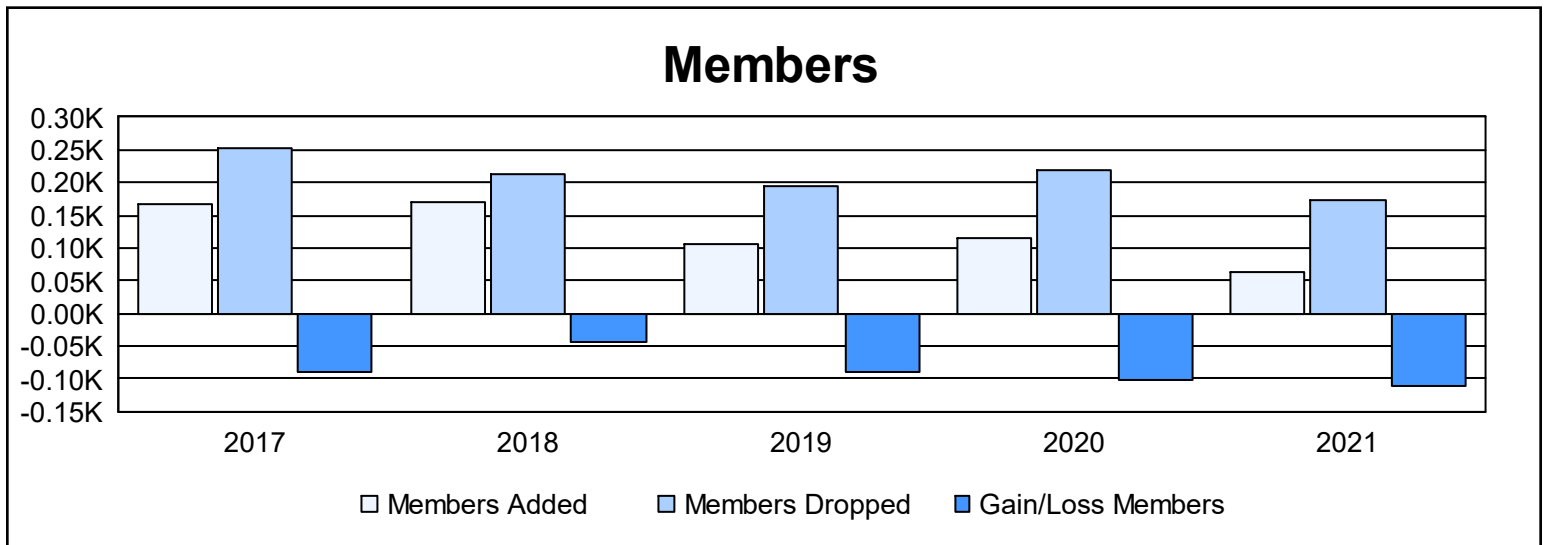

Year	New Clubs	Dropped Clubs	Gain/ Loss Clubs	New Members	Charter Members	Reinstate Members	Transfer Members	Total Member Added	Total Members Dropped	Gain/ Loss Members
2016-2017	0	2	-2	158	0	6	2	166	254	-88
2017-2018	0	0	0	165	0	2	2	169	214	-45
2018-2019	0	1	-1	101	0	3	1	105	194	-89
2019-2020	0	0	0	105	0	2	9	116	218	-102
2020-2021	0	0	0	62	0	2	0	64	174	-110
<b>Average</b>	<b>0</b>	<b>1</b>	<b>-1</b>	<b>118</b>	<b>0</b>	<b>3</b>	<b>3</b>	<b>124</b>	<b>211</b>	<b>-87</b>

### Membership Composition June 2021 Cumulative